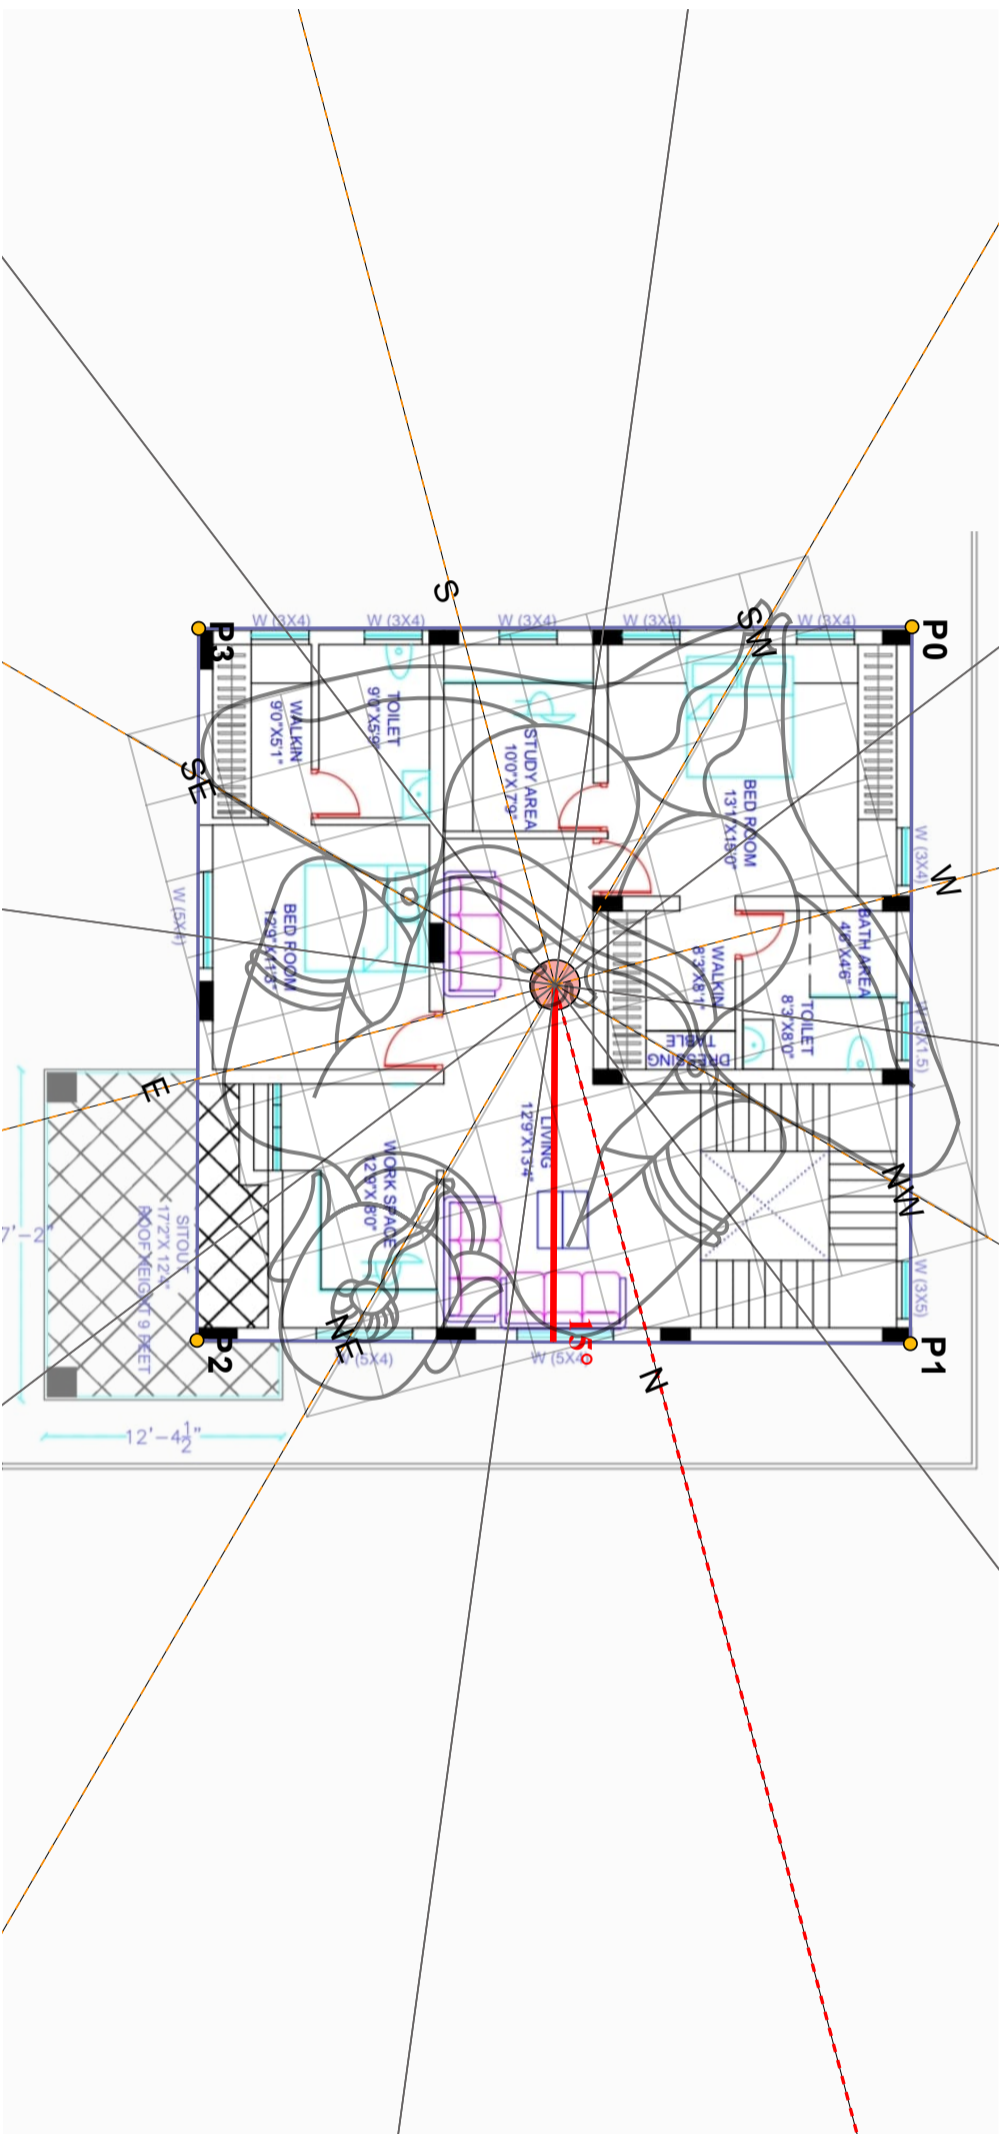

Smt. Supriya (FF)

Property Address : Hoskote
Mobile : 9986701215
Email :

Degree from North : 15
Face Wall : P1-P2

8 Angular Division

Vaastu Consultant : KALPAVRIKSH ASTRO-VASTU ACHARYA VENKATESH,

Address : BEML 3rd stage, Rajarajeshwarinagar, Bengaluru, : 9008949689, : kalpavruksha.v.astrovastu@gmail.com

Printed by Vastuteq Software(V-1-1), Fri Sep 15 2023 21:22:34 GMT+0530 (India Standard Time)