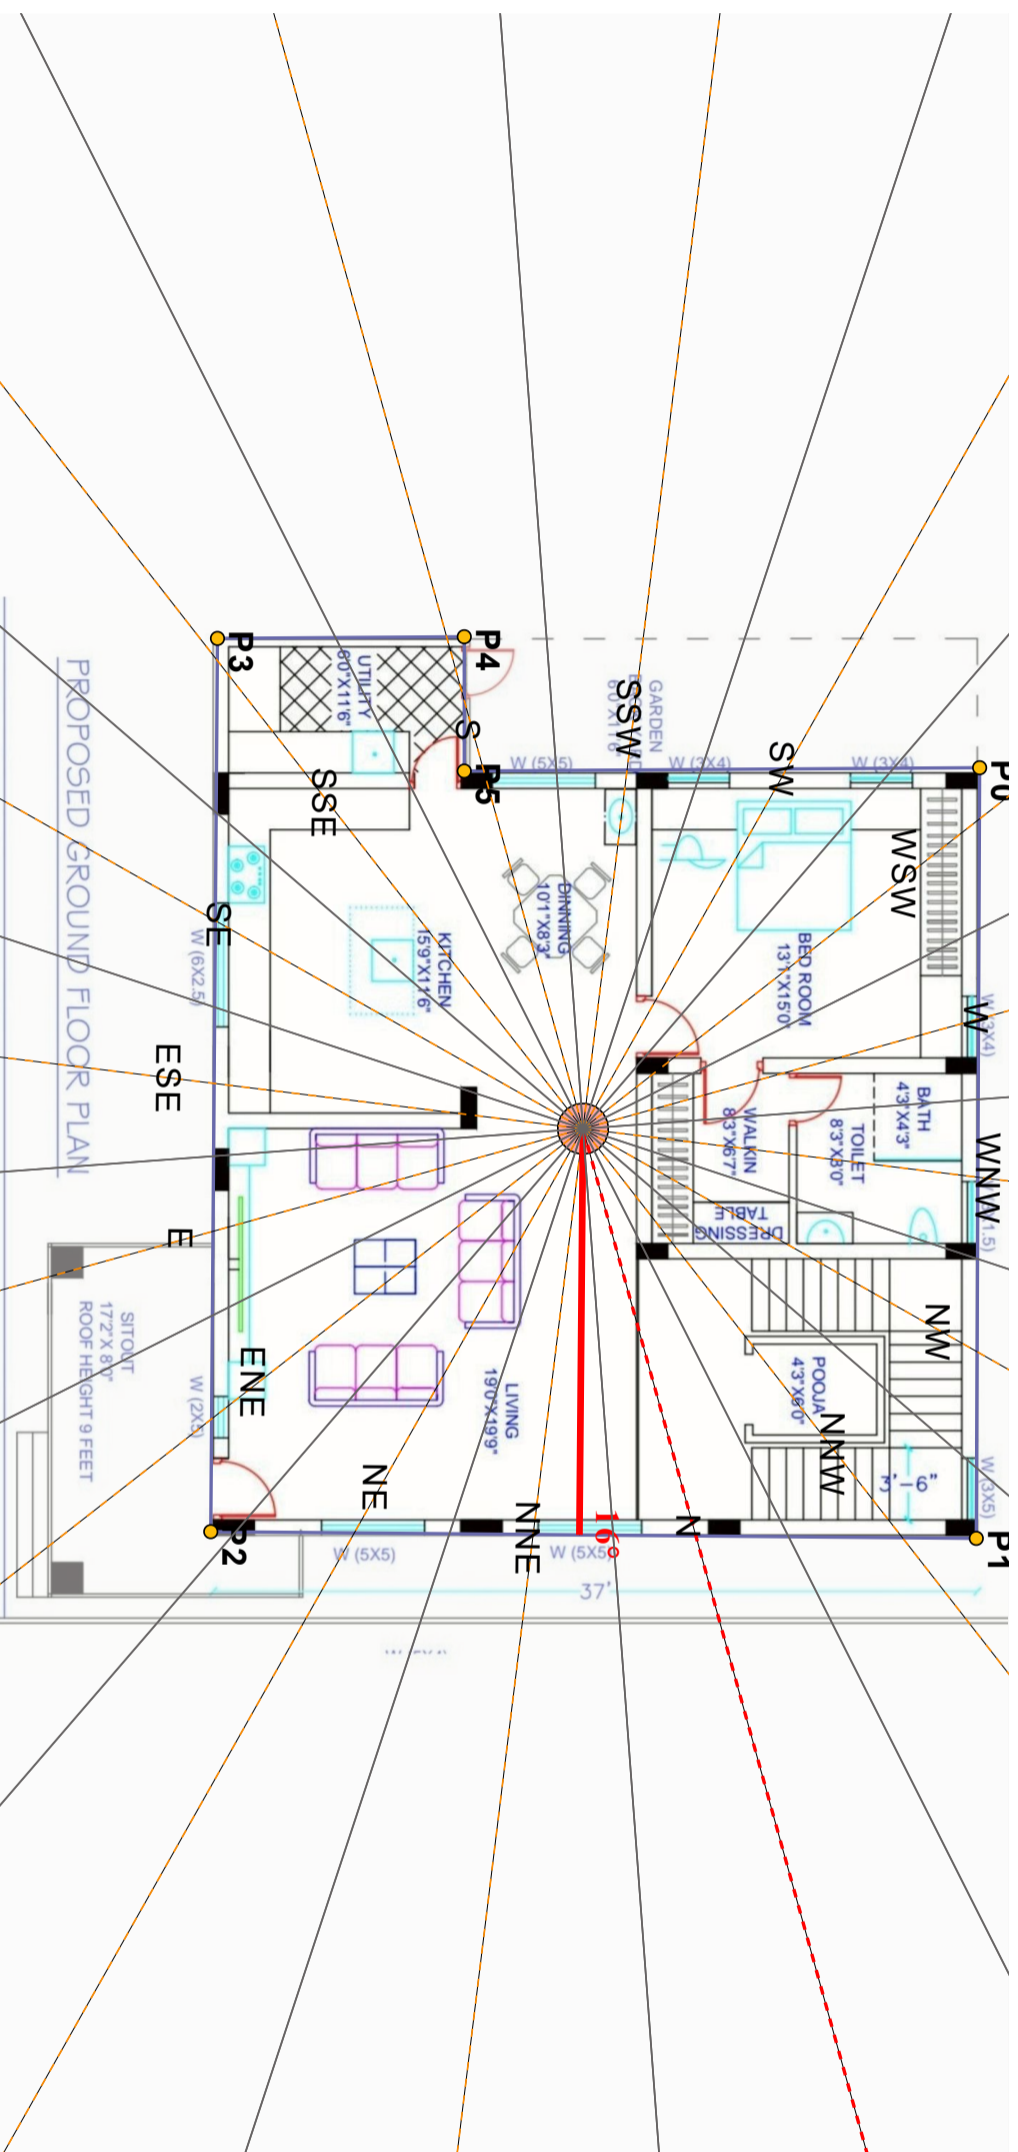

Smt. Supriya (GF)

Property Address : Hoskote
Mobile : 9986701215
Email :

Degree from North : 16
Face Wall : P1-P2

16 Power Zone