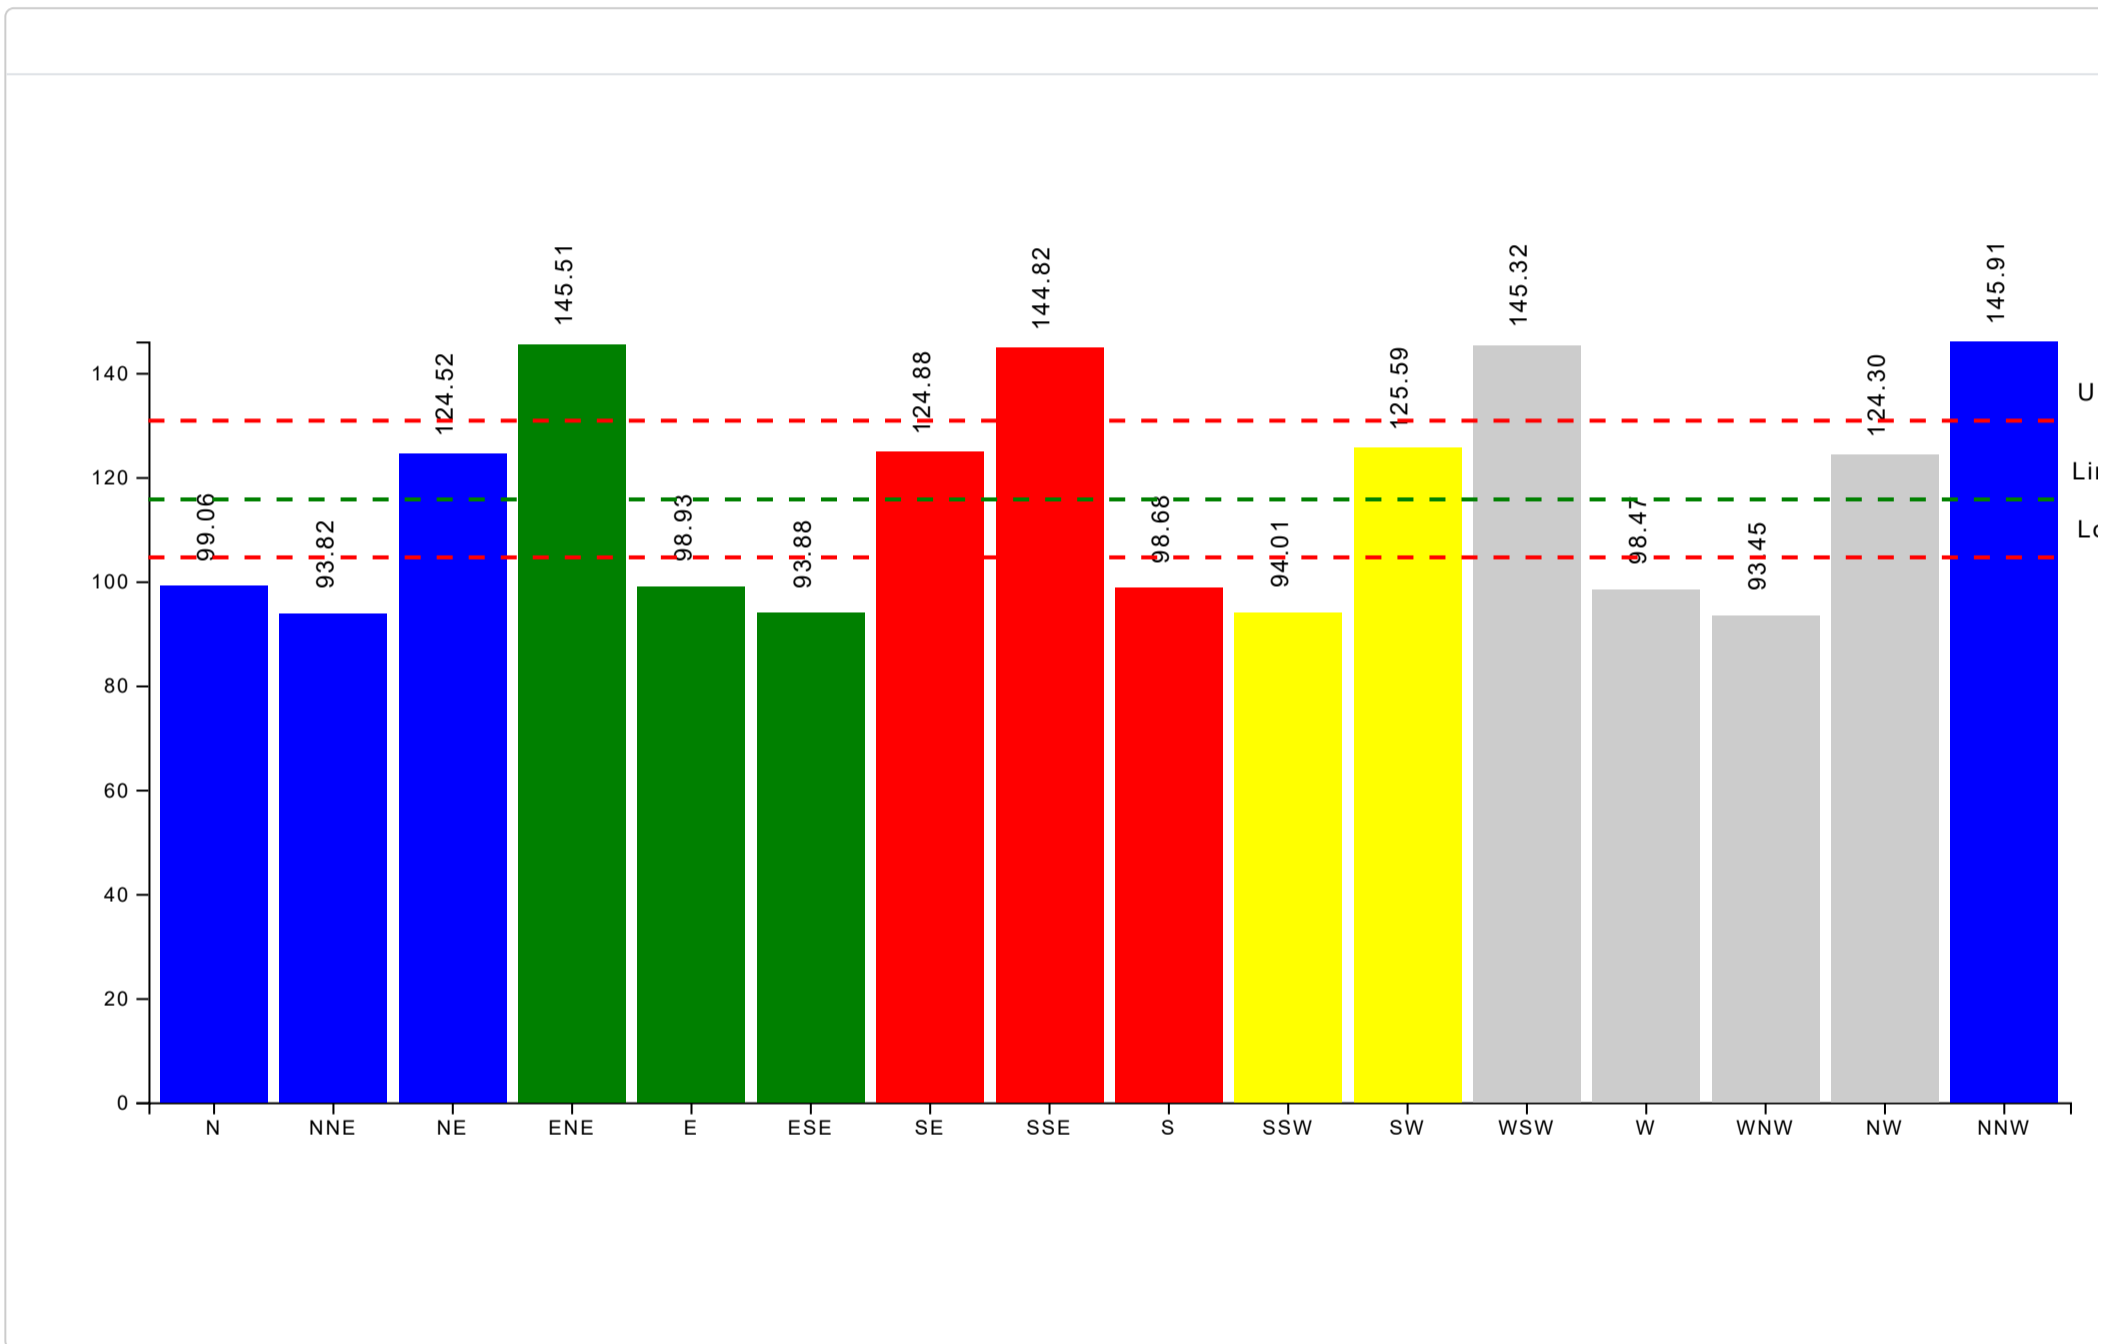

Smt. Supriya (FF)

Property Address : Hoskote
Mobile : 9986701215
Email :

Degree from North : 15
Face Wall : P1-P2

16 Division Bar Chart

Smt. Supriya (FF)

Property Address : Hoskote
Mobile : 9986701215
Email :

Degree from North : 15°
Face Wall : P1-P2

Zone wise activity report

Sr. No.	Zone	Activity	Effect	Suggested Zone
1	N	FAMILY LOUNGE	In this zone, it leads to more discussions on career and growth in life. A person values advice and suggestions of his family in the matters of career. They also become more calculating in their family relationships.	
2	NNE	FAMILY LOUNGE	In this zone, it leads to more discussions on career and growth in life. A person values advice and suggestions of his family in the matters of career. They also become more calculating in their family relationships.	
3	NE	FAMILY LOUNGE	Family members will discuss more about religious and spiritual matters. Brainstorming sessions will be fruitful--they will conceive new ideas to achieve something or to counter/ resolve problems in their lives. This is a good place for introspection	
4	E	GENERAL BEDROOM	When we sleep in this zone we come out of our cocoon and become more social, We take part in social activities without hesitation. Naturally, anybody nurturing an ambition of a highly successful public life, particularly, in politics should sleep in these bedrooms.	N, ENE, E, SSE, S, SSW, SW, W, NW, NNW
5	ESE	GENERAL BEDROOM	Bedroom in this zone causes anxiety. A person starts analysing the minutest details of everything. They cannot let go of things easily, and this causes disturbed relationships and hypertension.	N, ENE, E, SSE, S, SSW, SW, W, NW, NNW
6	SE	GENERAL BEDROOM	This is the zone of fire, so if a person sleeps in this zone he becomes	N, ENE, E, SSE, S, SSW, SW, W,