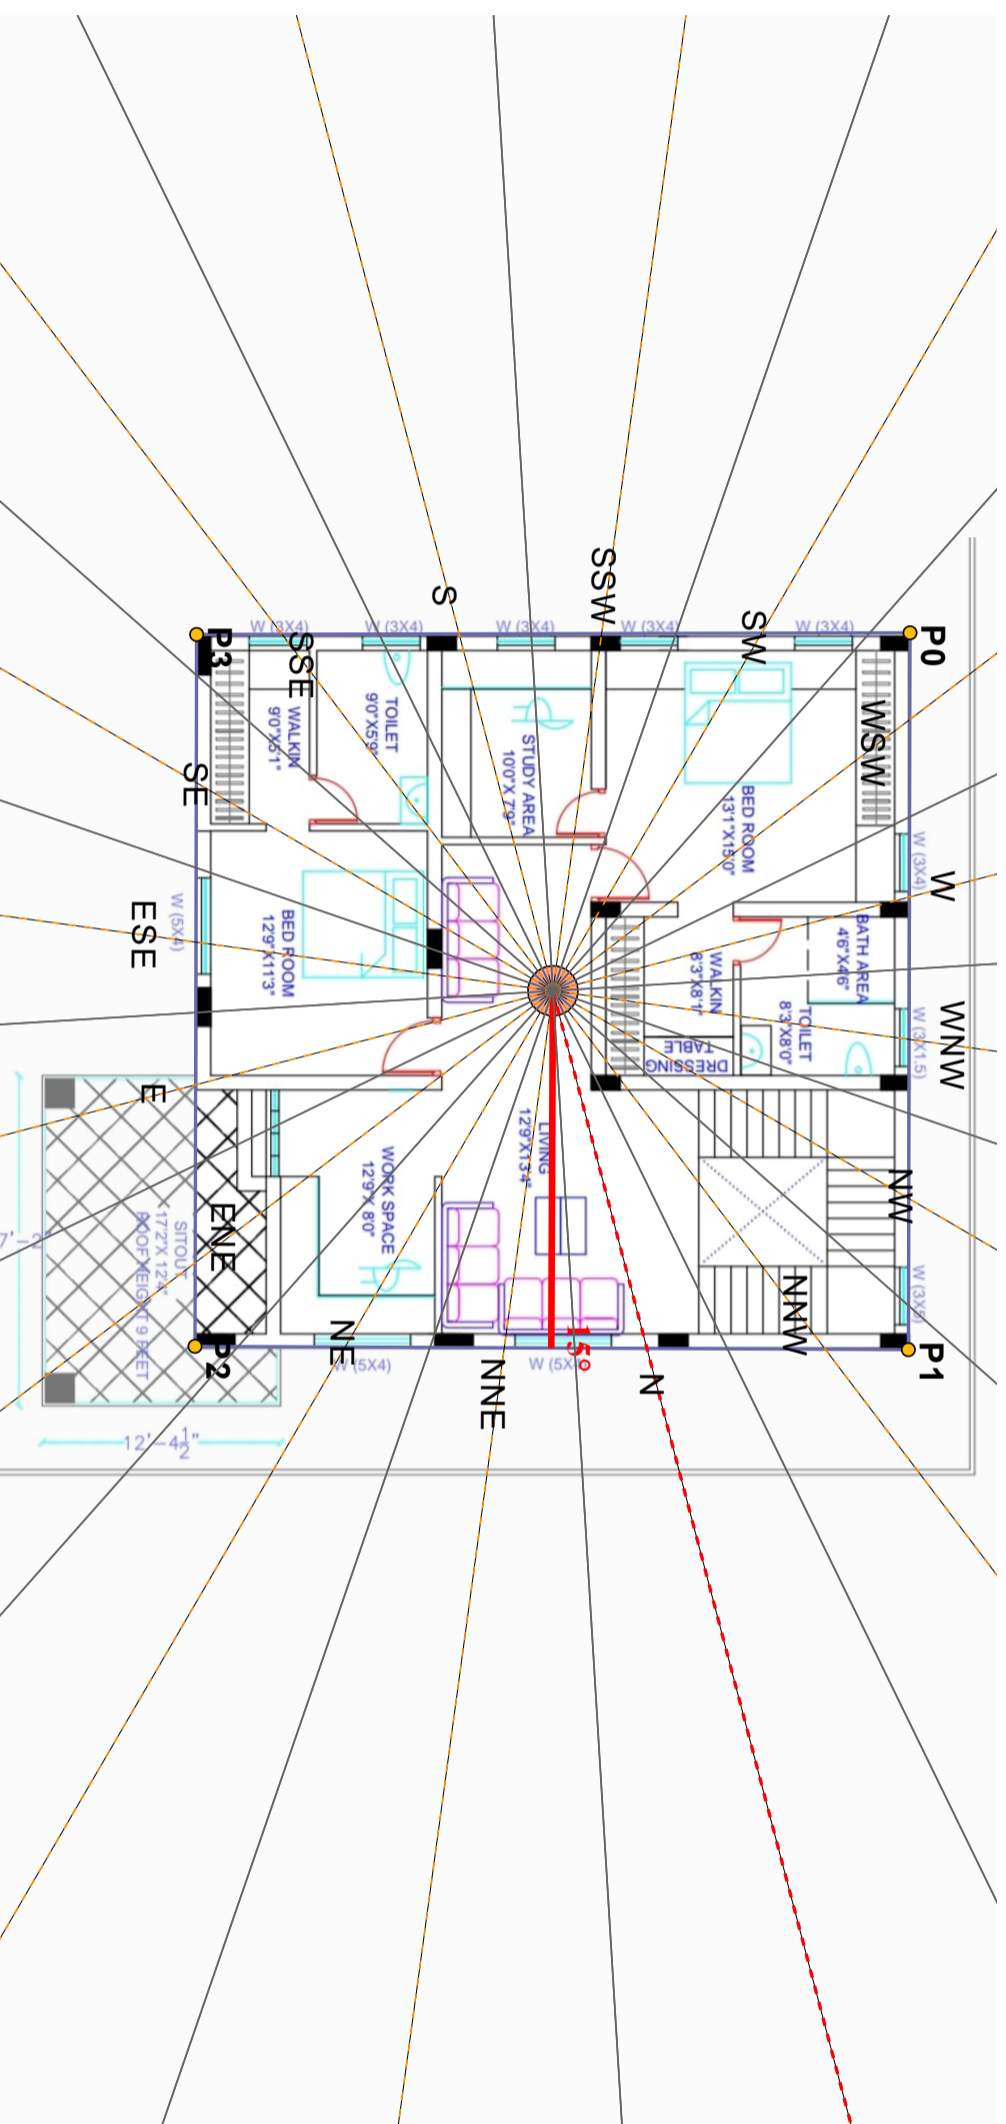

Smt. Supriya (FF)

Property Address : Hoskote
Mobile : 9986701215
Email :

Degree from North : 15
Face Wall : P1-P2

16 Power Zone

Vastu Consultant : KALPAVRIKSH ASTRO-VASTU ACHARYA VENKATESH,
: BEML 3rd stage, Rajarajeshwarinagar, Bengaluru, : 9008949689, :
kalpavruksha.v.astrovastu@gmail.com
Printed by Vastuteq Software(V-1-1), Fri Sep 15 2023 21:33:02 GMT+0530 (India Standard Time)