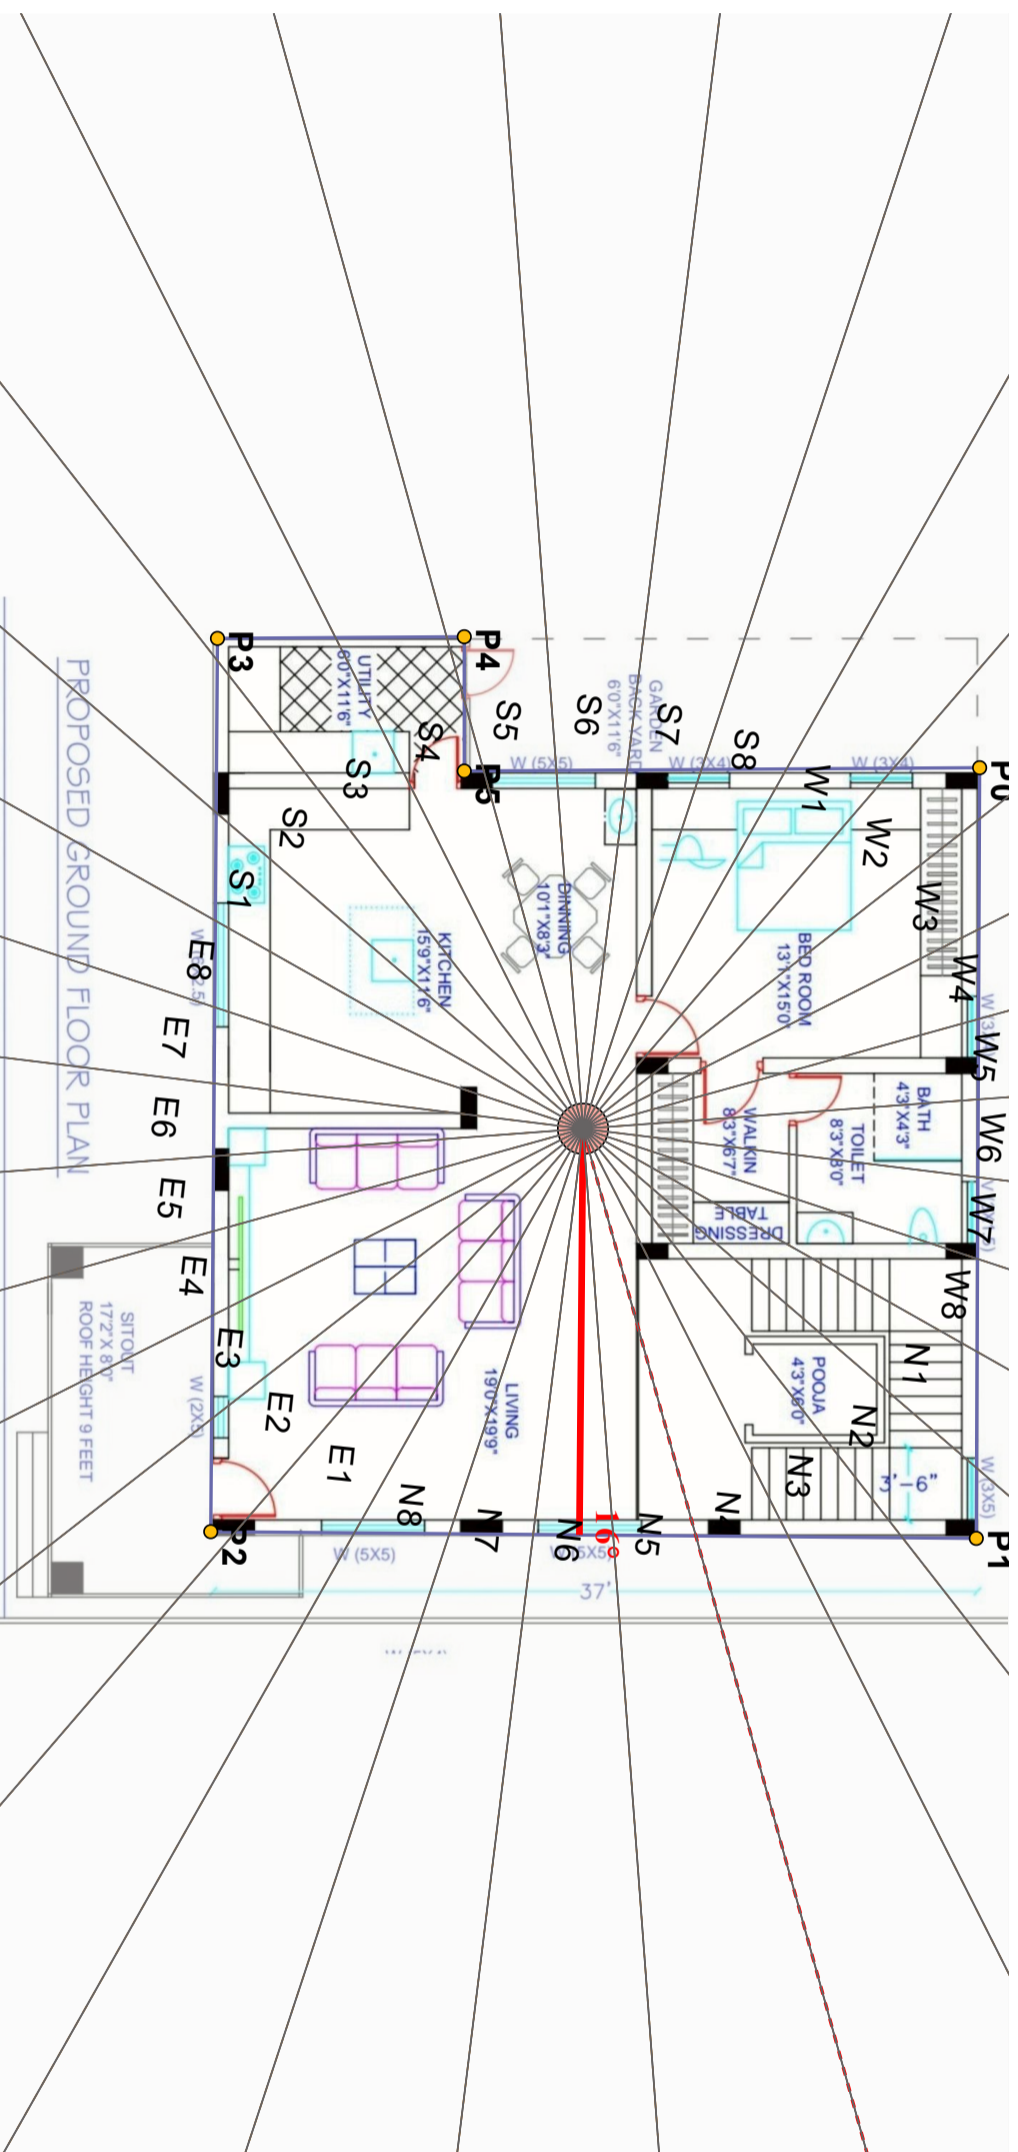

Since 1970

Case No. 

KALPAVRIKSH
ASTRO-VASTU

ADVANCE VASTU REPORT

SEVAYOGI:

NAME:

ADDRESS:

9008949689

SCIENTIFIC & RESULT ORIENTED

WWW.KALPAVRIKSHASTROVASTU.COM

follow us

Smt. Supriya (GF)

Property Address : Hoskote
Mobile : 9986701215
Email :

Degree from North : 16
Face Wall : P1-P2

8 Angular Division

Vaastu Consultant : KALPAVRIKSH ASTRO-VASTU ACHARYA VENKATESH,
BEML 3rd stage, Rajarajeshwarinagar, Bengaluru, ☎ : 9008949689, ✉ :
kalpavruksha.v.astrovastu@gmail.com
Printed by VastuTeq Software(V-1.1), Fri Sep 15 2023 21:05:19 GMT+0530 (India Standard Time)

Smt. Supriya (GF)

Property Address : Hoskote
Mobile : 9986701215
Email :

Degree from North : 16
Face Wall : P1-P2

32 Angular Division

Smt. Supriya (GF)

Property Address : Hoskote
Mobile : 9986701215
Email :

Degree from North : 16°
Face Wall : P1-P2

Main Gate Entry Report

Suggested Grids : E3,E4,S3,S4,W4,W5,N3,N4,N5

Sr. No.	Activity	Grid	Devta	Effects
1	MAIN GATE	E2	Parjanya	This Entrance Induces Wasteful Expenditure. For An Expecting Mother, It Will Increase The Probability Of Birth Of Baby.