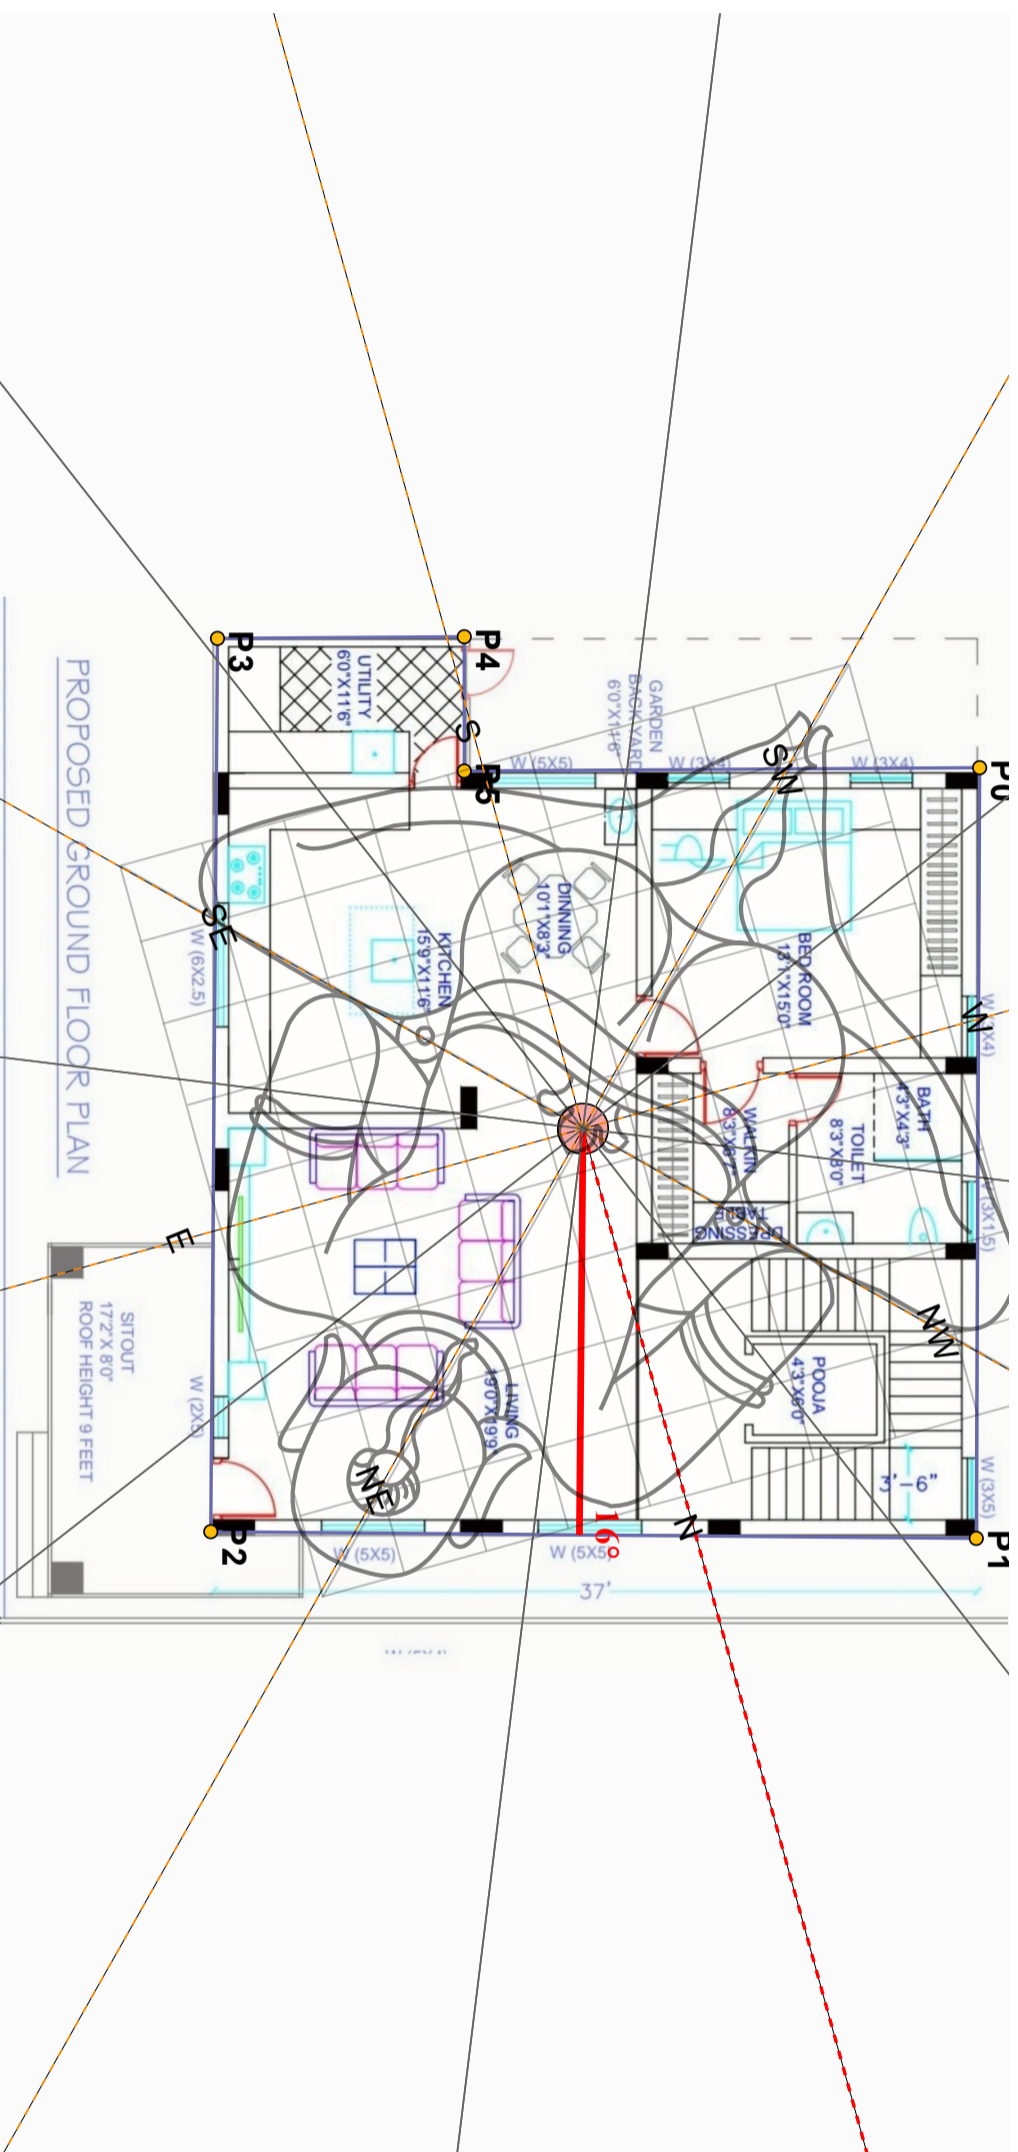

Since 1970

Case No. 

KALPAVRIKSH
ASTRO-VASTU

ADVANCE VASTU REPORT

SEVAYOGI:

NAME:

ADDRESS:

9008949689

SCIENTIFIC & RESULT ORIENTED

WWW.KALPAVRIKSHASTROVASTU.COM

follow us

Smt. Supriya (GF)

Property Address : Hoskote
Mobile : 9986701215
Email :

Degree from North : 16
Face Wall : P1-P2

8 Angular Division

Vaastu Consultant : KALPAVRIKSH ASTRO-VASTU ACHARYA VENKATESH,
BEML 3rd stage, Rajarajeshwarinagar, Bengaluru, ☎ : 9008949689, ✉ :
kalpavruksha.v.astrovastu@gmail.com
Printed by VastuTeq Software(V-1.1), Fri Sep 15 2023 21:05:19 GMT+0530 (India Standard Time)

Smt. Supriya (GF)

Property Address : Hoskote
Mobile : 9986701215
Email :

Degree from North : 16
Face Wall : P1-P2

32 Angular Division

Smt. Supriya (GF)

Property Address : Hoskote
Mobile : 9986701215
Email :

Degree from North : 16°
Face Wall : P1-P2

Main Gate Entry Report

Suggested Grids : E3,E4,S3,S4,W4,W5,N3,N4,N5

Sr. No.	Activity	Grid	Devta	Effects
1	MAIN GATE	E2	Parjanya	This Entrance Induces Wasteful Expenditure. For An Expecting Mother, It Will Increase The Probability Of Birth Of Baby.