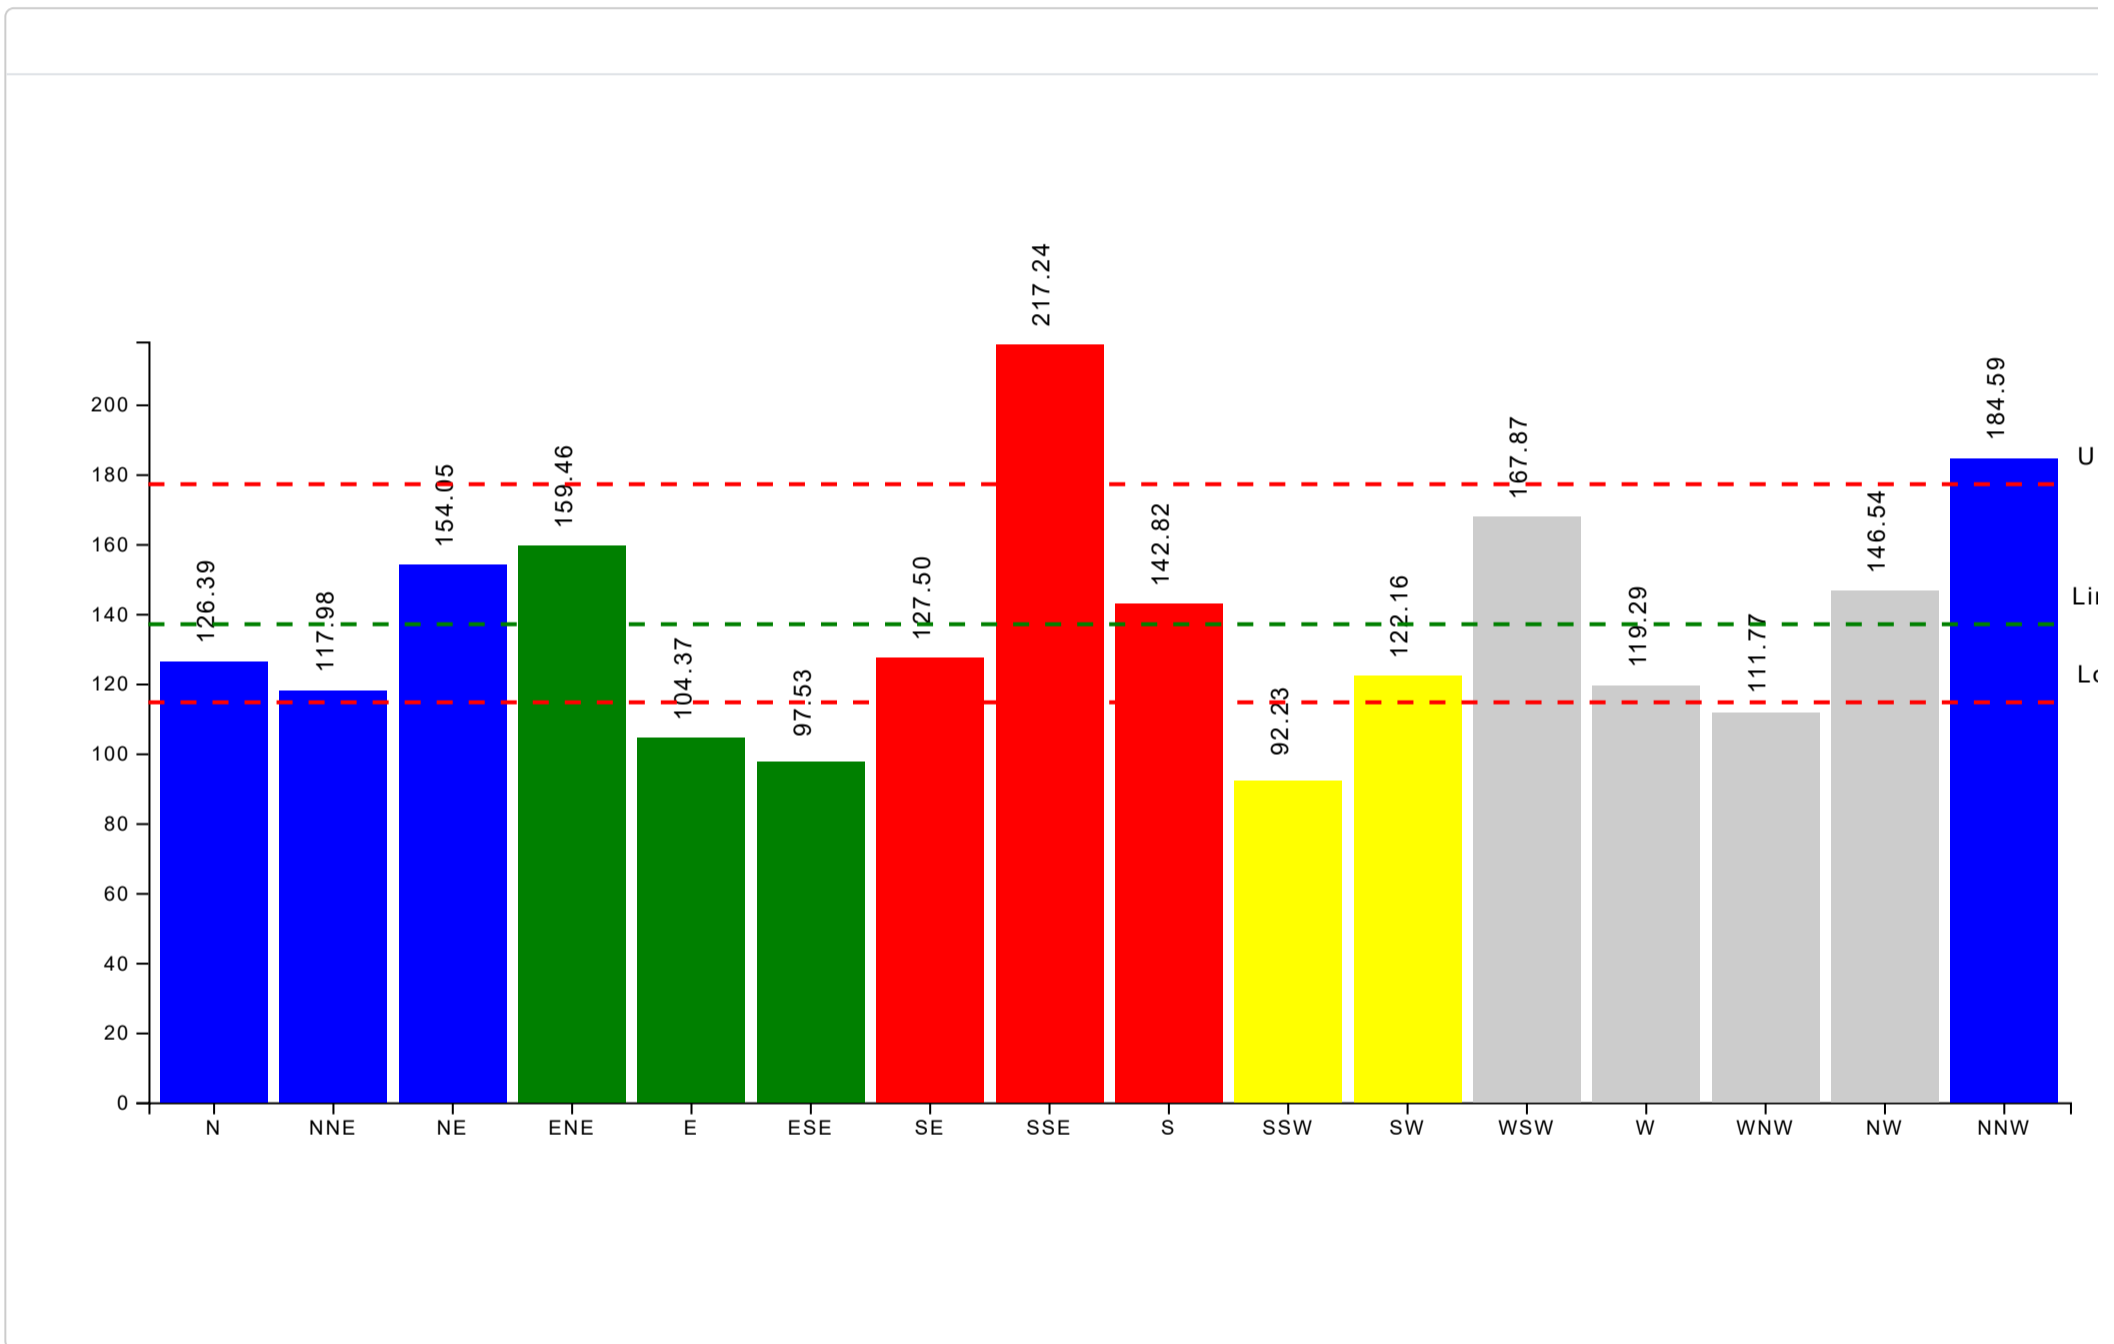

Degree from North : 16°
Face Wall : P1-P2

Main Gate Entry Report

Suggested Grids : E3,E4,S3,S4,W4,W5,N3,N4,N5

Sr. No.	Activity	Grid	Devta	Effects
1	MAIN GATE	E2	Parjanya	This Entrance Induces Wasteful Expenditure. For An Expecting Mother, It Will Increase The Probability Of Birth Of Baby.

Degree from North : 16
Face Wall : P1-P2

16 Division Bar Chart

Smt. Supriya (GF)

Property Address : Hoskote
Mobile : 9986701215
Email :

Degree from North : 16°
Face Wall : P1-P2

Zone wise activity report

Sr. No.	Zone	Activity	Effect	Suggested Zone
1	NE	FAMILY LOUNGE	Family members will discuss more about religious and spiritual matters. Brainstorming sessions will be fruitful-- they will conceive new ideas to achieve something or to counter/ resolve problems in their lives. This is a good place for introspection	
2	ENE	FAMILY LOUNGE	After a hectic and tiring day, family members can use this place to spend some quality time together and get refreshed.	
3	E	FAMILY LOUNGE	Here, members will discuss more about their neighbours; the difference in their own lifestyle as compared to rest of the world, growth in their lives and social affairs.	
4	SE	KITCHEN	It improves cash-in-hand position and zeal to do a job, but it also increases aggression. It helps in recovery of blocked payments.	SE, SSE, S, W
5	SSE	KITCHEN	This is the ideal zone for a kitchen. It provides strength and confidence to family members, food is also delicious and healthy.	SE, SSE, S, W
6	S	DINING ROOM	This is again a good zone for dining. Food gets digested properly and people feel at home, relaxed with peace of mind in their lives.	N, NNE, NE, ENE, E, SE, SSE, S, WSW, W, NW, NNW
7	SSW	DINING ROOM	Family members are reluctant to use this dining hall. Food eaten here does not provide any strength or nutrition to the body, rather, regular use of this	N, NNE, NE, ENE, E, SE, SSE, S, WSW, W, NW, NNW